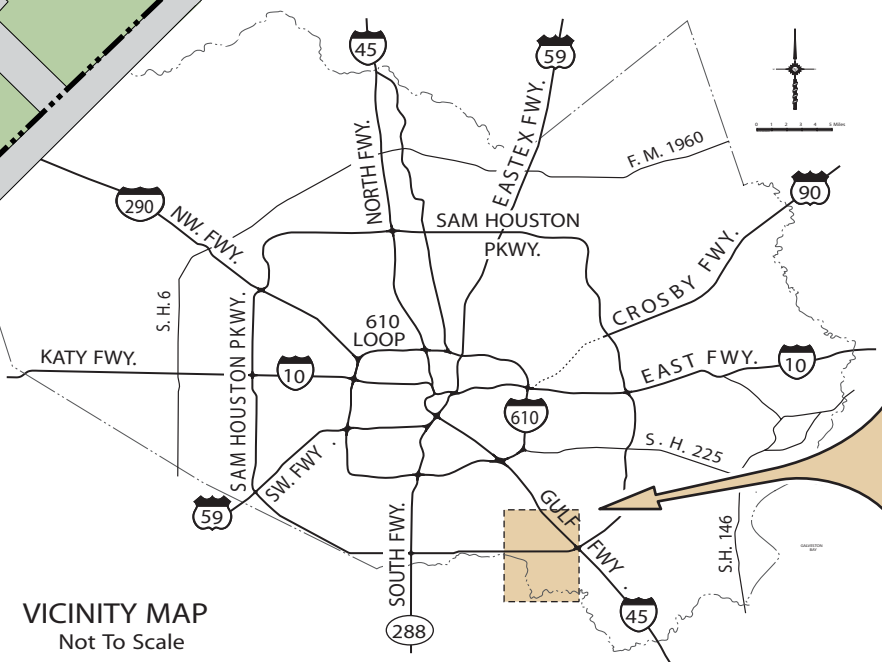

BEVERLY HILLS PARK
10201 KINGSPPOINT RD.
SOCCER FIELDS MANAGED BY
SOUTH BELT
YOUTH SOCCER CLUB

www.sbysc.org
RAINOUT HOTLINE
713-559-6200

VICINITY MAP
Not To Scale

INSERT MAP
Not To Scale

EL FRANCO LEE PARK