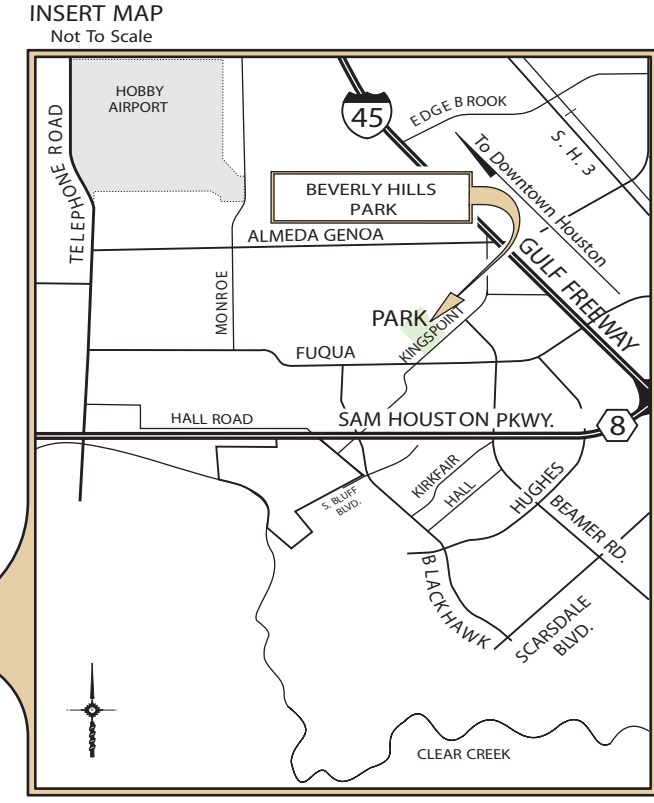

BEVERLY HILLS PARK
10201 KINGSPPOINT RD.
SOCCER FIELDS MANAGED BY
SOUTH BELT
YOUTH SOCCER CLUB

www.sbysc.org
RAINOUT HOTLINE
713-559-6200

VICINITY MAP
Not To Scale

INSERT MAP
Not To Scale

EL FRANCO LEE PARK

9500 HALL ROAD

SOCCER FIELDS MANAGED BY
**SOUTH BELT
 YOUTH SOCCER CLUB**

www.sbysc.org
 RAINOUT HOTLINE
 713-559-6200